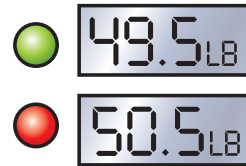

Travelite

LUGGAGE SCALE

Know Before You Go™

EZ-WEIGH Indicator

with **L.E.D.**
FLASHLIGHT

Avoid Baggage Fees and Travel with Peace-of-mind.

Class leading features:

-  EZ-Weigh light quickly indicates if you are over or under the 50lb limit.
-  Weighs bags up to 100lb/44kg.
-  Built-in LED flashlight is great for use in unfamiliar places.
-  Lightest scale on the market at only 7oz.
-  Extreme durability - comes with a 5 year unconditional guarantee.
-  LCD Protective cover stands up to rough packing and abuse.
-  Compact Ergonomic folding handle is easy to pack.